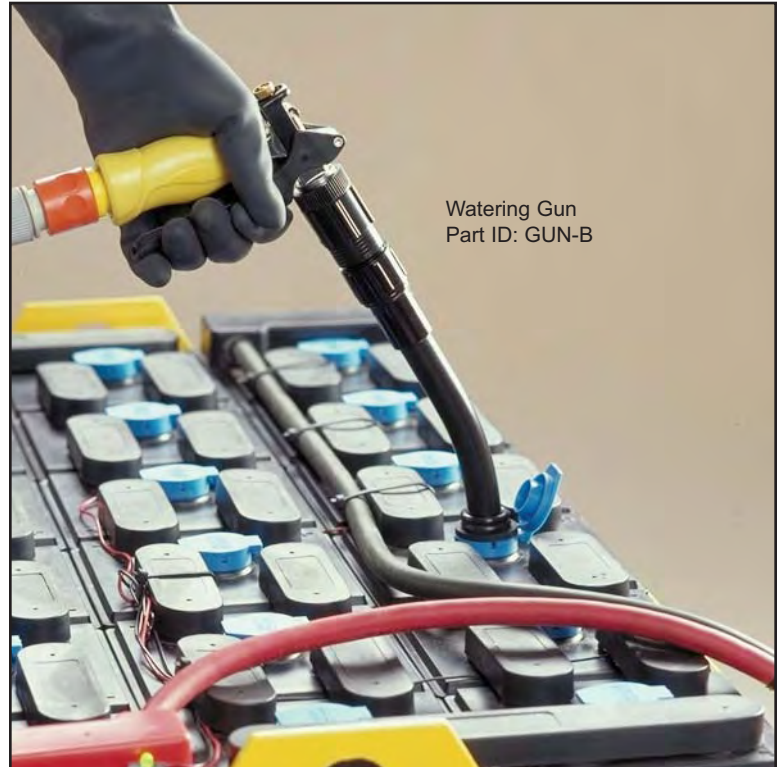

All automatic shutoff models have the following features:

Automatic shutoff – The Watering Gun fills cells to precisely the correct level. The shutoff is so positive you can actually feel it.

Safe – It keeps eyes and face away from battery hazards, and reduces backache from bending over batteries. It is insulated to prevent sparking on connectors.

Reliable – The patented shutoff mechanism has been tested to 1 million cycles and proven in hundreds of thousands of tough applications worldwide. Powered by the water itself, it has no solenoids, no electronics and no wiring.

Watering Gun
Part ID: GUN-B